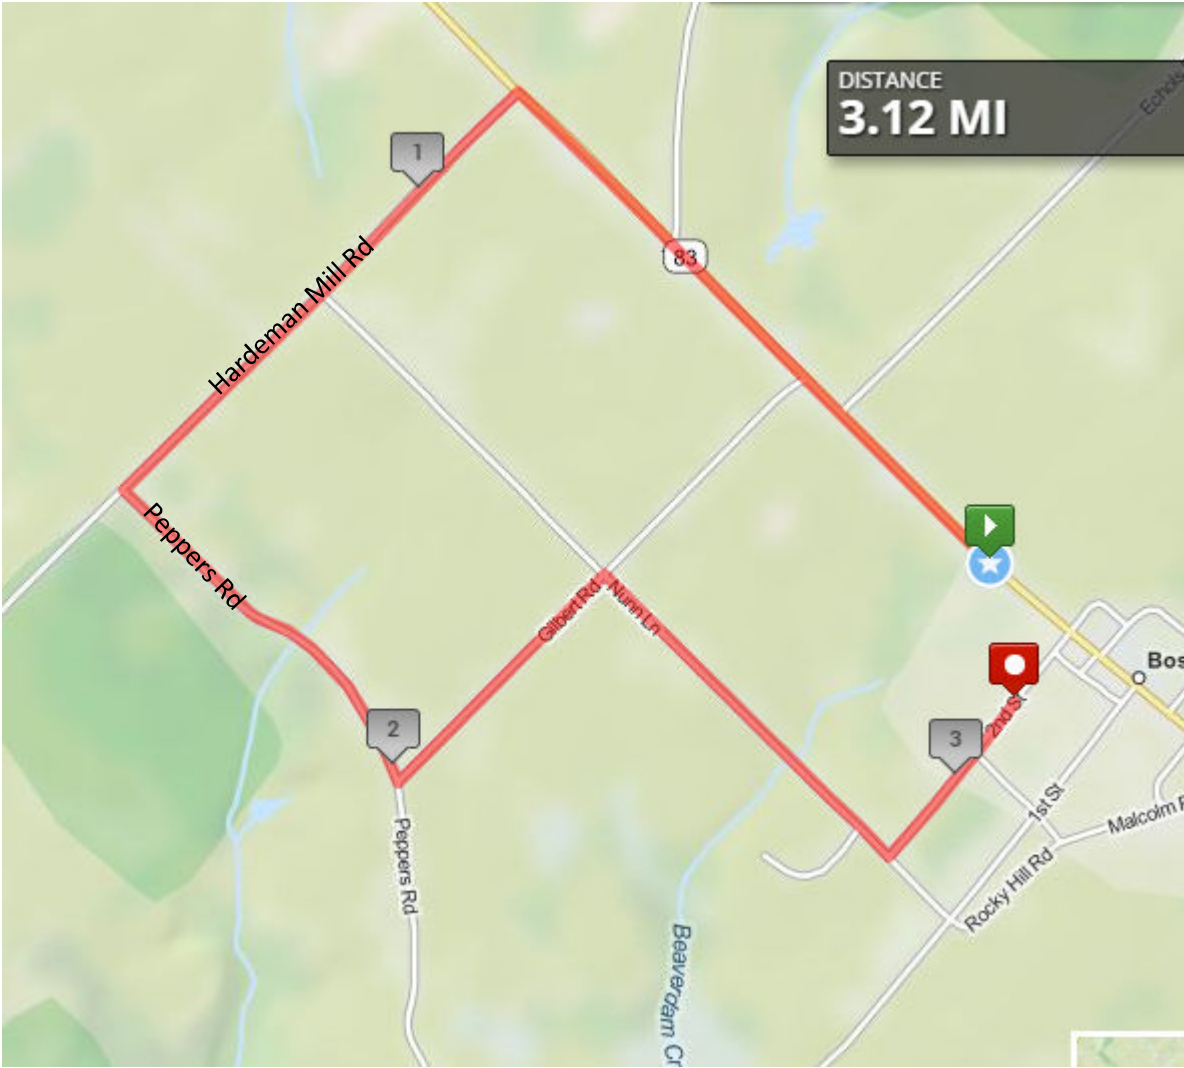

Gin Run 5K

Start on Hwy 83 running to Hardeman Mill Road. Left on Hardeman Mill Road. Left on Peppers Road. Left on Gilbert Road. Right on Nunn Lane. Left on 2nd Street to Finish Line.

Gin Run 5K

Start on Hwy 83 running to Hardeman Mill Road. Left on Hardeman Mill Road. Left on Peppers Road. Left on Gilbert Road. Right on Nunn Lane. Left on 2nd Street to Finish Line.

● 6 Course Monitors
Hwy 83 will be closed 10 minutes prior to start of race.