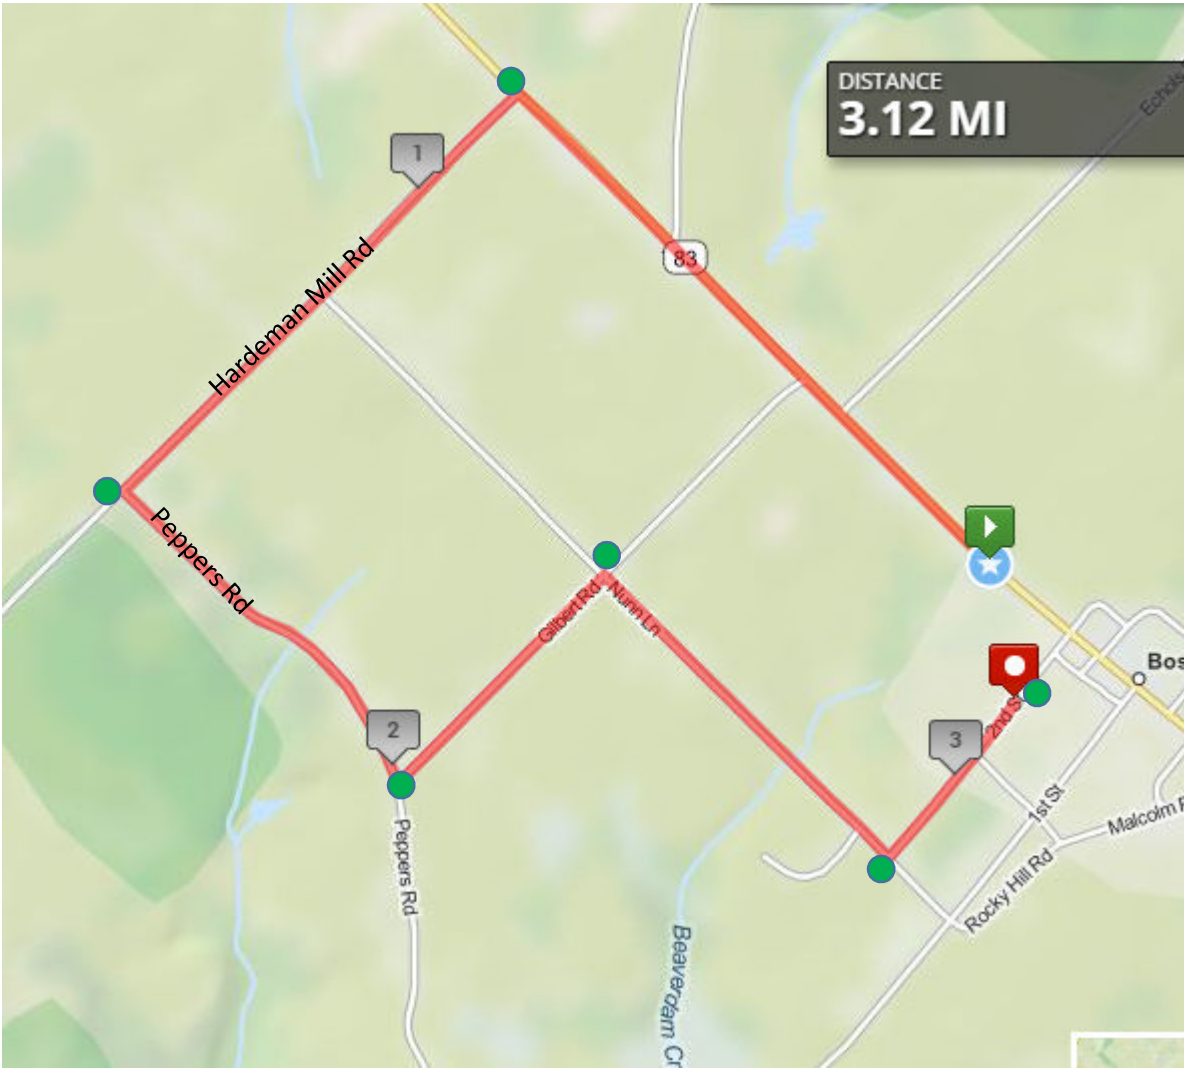

Gin Run 5K

Start on Hwy 83 running to Hardeman Mill Road. Left on Hardeman Mill Road. Left on Peppers Road. Left on Gilbert Road. Right on Nunn Lane. Left on 2nd Street to Finish Line.

Gin Run 5K

Start on Hwy 83 running to Hardeman Mill Road. Left on Hardeman Mill Road. Left on Peppers Road. Left on Gilbert Road. Right on Nunn Lane. Left on 2nd Street to Finish Line.

● 6 Course Monitors
Hwy 83 will be closed 10 minutes prior to start of race.